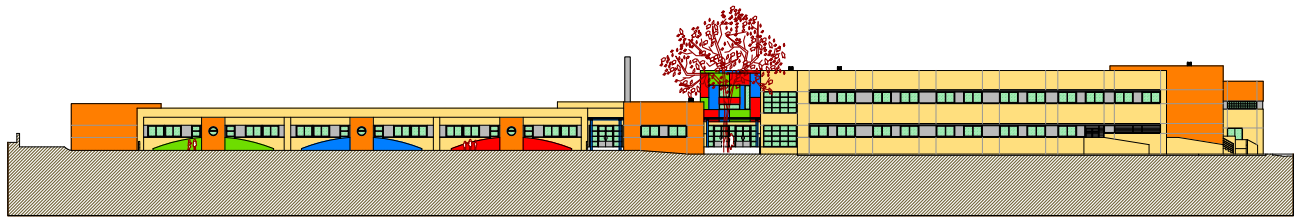

EDUCATIONAL ARCHITECTURE

WORKS

Nursery and Primary Education School – Dining room – Gym – Multi-sport game courts
Adapted accesses for people with reduced mobility – Gardens – Staff car park

NURSERY AND PRIMARY EDUCATION SCHOOL IN MAZARRON, MURCIA

REGION OF MURCIA

OWNERSHIP: Ayuntamiento de Mazarrón
BUDGET: 1.993.627,18 € / YEAR: 2005

ARCHITECTS: Serdel S.A.P. Gonzalo Velasco and Wenceslao García