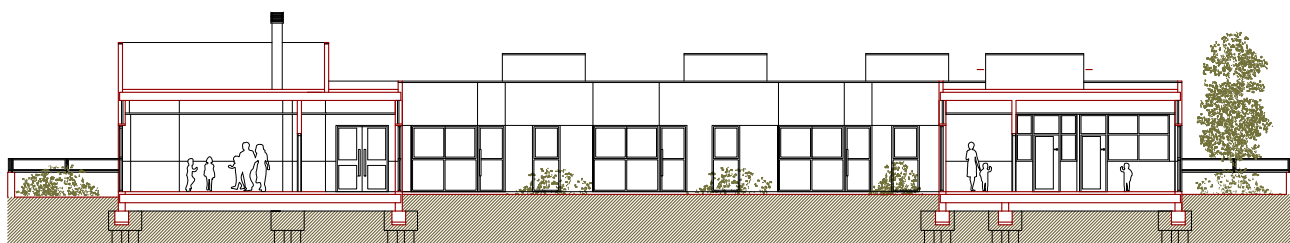

EDUCATIONAL ARCHITECTURE

WORKS

Child care centre: 9 classrooms with toilets and changing rooms – Dining room and playing room – Office and administrative area
Outdoor playgrounds – Adapted accesses for people with reduced mobility – Gardens

CHILD CARE CENTRE IN MAZARRON PUERTO, MAZARRON (MURCIA)

REGION OF MURCIA

OWNERSHIP: Ayuntamiento de Mazarrón
BUDGET: 868.565,14 € / YEAR: 2006

ARCHITECTS: Serdel S.A.P. Gonzalo Velasco and Wenceslao García