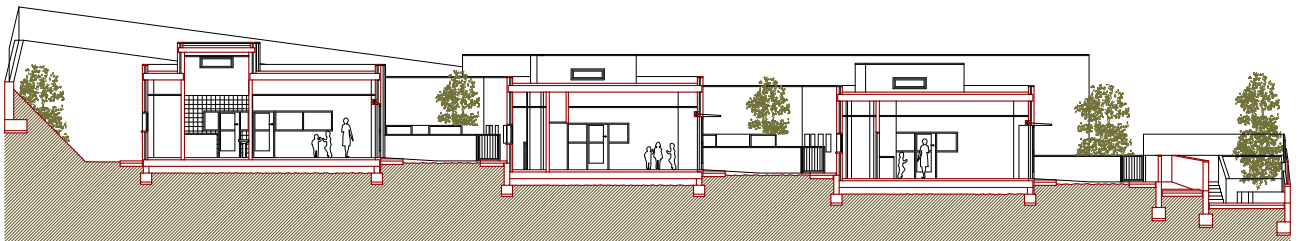

EDUCATIONAL ARCHITECTURE

WORKS

Child care centre: 9 classrooms with toilets and changing rooms – Dining room and playing room – Office and administrative area
Outdoor playgrounds – Adapted accesses for people with reduced mobility – Gardens – Staff car park

CHILD CARE CENTRE IN MAZARRÓN, MURCIA

REGION OF MURCIA

OWNERSHIP: Ayuntamiento de Mazarrón
BUDGET: 1.119.181,55 € / YEAR: 2006

ARCHITECTS: Serdel S.A.P. Gonzalo Velasco and Wenceslao García